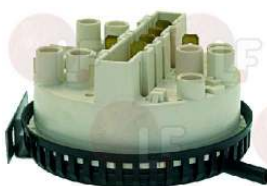

ELECTROLUX 049620

3320095 **PRESSURE SWITCH 40/15-55/35 mm**
16(4)A/250V
for CONVEYOR DISHWASHER series TR