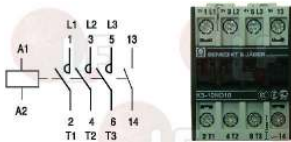

ELECTROLUX 082986

ELECTROLUX 088477

3446510 CONTACTOR BENEDIKT/JAGER K3-14A1024
coil 14A 24V 50/60Hz 5.5Kw
3 normally open contacts
1 normally open auxiliary contact