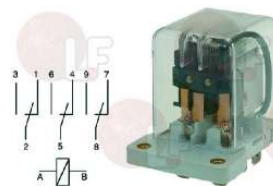

ELECTROLUX

3351003 RELAY A9230AA 230V 16A
contacts 16A
coil 250V
for LS62 - LS63 - LS64

ELECTROLUX 048888

3351601 RELAY B1-3 16A 230V 50/60Hz
3 NO contacts

ELECTROLUX 046380

3351900 RELAY B2-3 250V 16A
tripolar changeover switch