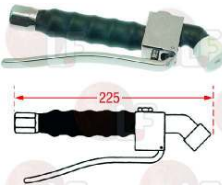

ELECTROLUX 0KC217

ELECTROLUX 0L0641

3359605 WHITE SHOWER HEAD NEW $\varnothing$ 1/2" F