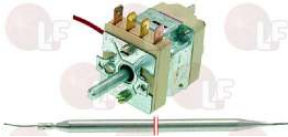

ELECTROLUX 051142

3444754 SINGLE-PHASE THERMOSTAT 50-98°C

D-shaped pin 6x4.6 mm
covered capillary length 2400 mm - 16A 230V
bulb $\varnothing$ 3x335 mm - with stuffing gland M9x1