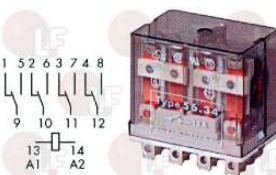

ELECTROLUX 046001

3351005 RELAY 56.34 250V 12A
230V 50/60Hz
tetrapolar change over switch
for LS8 - LS10 - LS12

ELECTROLUX 048611

3351004 RELAY 56.32 12A 230V 50/60Hz
2 switching contacts
for ZANUSSI DISHWASHER LS7-LV70-Z70-LB1-LB2
for LINEA BLANCA DISHWASHER LC80-LC140-LC1000
LC1500-LC1700-LC2000-LC2300-LC2300TR-LC2600-LC2800
LC3800-LC4200
for NUOVA SIMONELLI SUPERAUTOMATIC MASTER