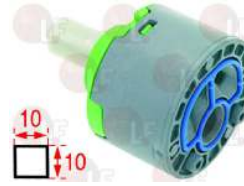

ELECTROLUX 0S1457

ELECTROLUX 069965

ELECTROLUX 850021

3359298 MIXER CARTRIDGE (SMALL TYPE)