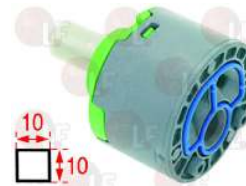

ELECTROLUX 0S1340

ELECTROLUX 069958

3359237 SHOWER SPRING