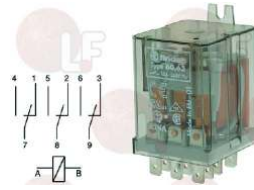

ELECTROLUX 048438

Suitable for:

3351901 RELAY 60.62 10A 230V 50/60Hz
2 switching contacts

ELECTROLUX 0D0013
ELECTROLUX 083215

ELECTROLUX 058857

ELECTROLUX 069882

Suitable for:

3351605 RELAY 60.63 10A 230V 50/60Hz
3 switching contacts
for CIMBALI JUNIOR