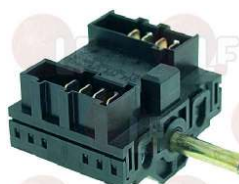

ELECTROLUX 005079

ELECTROLUX 059051

3057331 PROGRAM SELECTOR SWITCH 4 CAMS
for Dishwasher (ZANUSSI) LS7DP
for Dishwasher hood type (ZANUSSI) LS10DP - LS12DP
LS8DP