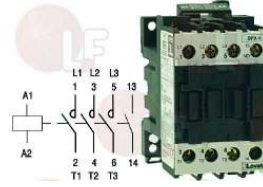

3446561 CONTACTOR LOVATO BF0910A

9A 400V 4.2Kw
coil 230V 50/60Hz
3 normally open contacts
for Dishwasher (ADLER) DS400 - DS410 - DS600
for Dishwasher (WHIRLPOOL) F650
for Glasswasher/Cupwasher (WHIRLPOOL) F400 - F410

ELECTROLUX 003027

ELECTROLUX 004206

3446552 CONTACTOR LOVATO BG0610A

coil 6A 230V 50/60Hz 2.2Kw
3 normally open contacts
1 normally open auxiliary contact
for Glasswasher/Cupwasher (ADLER) CF40 - COMPACT
for Glasswasher/Cupwasher (WHIRLPOOL) F30 - F41