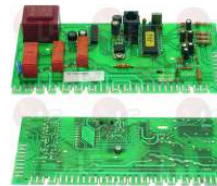

ELECTROLUX 0L0709
ELECTROLUX 0L1627
ELECTROLUX 049623

3390019 ELECTRONIC CIRCUIT BOARD 185x90 mm

for Dishwasher (ZANUSSI) LS3 - WT303

ELECTROLUX 049412

3390208 TIMER BOARD

size 185x90 mm
for Dishwasher (ZANUSSI) LS32 - LS65 - WT35