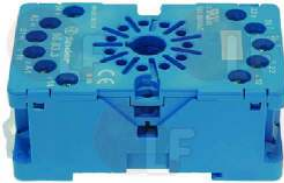

ELECTROLUX

Suitable for:

3399016 CONTROL PLATE 590x70 mm
for Dishwasher (ZANUSSI) LS7

ELECTROLUX 048339

Suitable for:

3399017 CONTROL PLATE 590x70 mm
for Dishwasher (ZANUSSI) LS520

ELECTROLUX 047545

ELECTROLUX 047561

ELECTROLUX 047633

Relays

3351158 BASE UNDECAL ES11 10A 400V
11 poles

ELECTROLUX 049236

3351037 MINI RELAY 40.52 8A 230V 50/60Hz
2 switching contacts