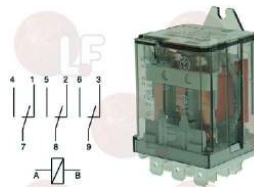

ELECTROLUX 056446
ELECTROLUX 085296

ELECTROLUX 056466
ELECTROLUX 086214

ELECTROLUX 056510

3351021 RELAY 62.82 16A 230V 50/60Hz
2 switching contacts

ELECTROLUX 0PE302

3351008 RELAY 62.83 16A 230V 50/60Hz
3 switching contacts
for CIMBALI MAGNUM-SPECIAL-6/S-6/SNEW
for FAEMA MD3000
for SILANOS 030A-N50/90/700-E1000