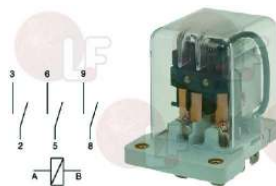

ELECTROLUX 048888

3351601 RELAY B1-3 16A 230V 50/60Hz
3 NO contacts