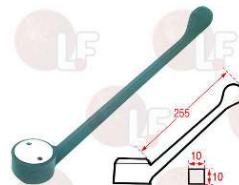

3221605 YELLOW INDICATOR LIGHT 24V
hole \varnothing 12 mm

ELECTROLUX 0E5195

Lever mixers

3359178 SINGLE-HOLE LEVER MIXER
mounting hole \varnothing 52 mm
spout \varnothing 20x300 mm

ELECTROLUX 0S1244

3359300 BLACK LEVER FOR MIXER
length 255 mm
connection 10x10 mm