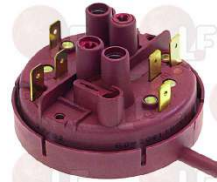

ELECTROLUX 003167

3359606 WHITE SPRAY CUP WITH FILTER

ELECTROLUX 003164

Pressure switches

3320003 "Y" CONNECTOR
for fitting with two pressure switches

ELECTROLUX 069195

3320206 PRESSURE SWITCH SET 60-20/110-85
for LS5DI-LS521-LS521D-LD521F